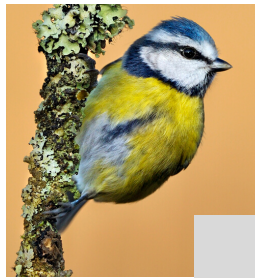

Window Wildlife Spotter

What's the weather like?

Where are you doing this survey?

City

Village

Rural

Town

Big garden

Small garden

Medium garden

Balcony

Window box

Looking out of a window

House sparrow © Stewart McDonald | Red squirrel © Andrew Walter | Wood pigeon © Ian Rose | Starling © Natasha Franklin | Long tailed tit © Neil Aldridge | Collared dove © John Bridges
Hedgehog © Tom Marshall | Garden spider © David Longshaw | Frog © Stu Bown | 7 spot ladybird © Vicky Nall | House fly © Jon Dunkelman | Blue tit © Andy Rouse/2020VISION
Tawny mining bee © Philip Precey | Fox © Luke Massey/2020VISION | Chaffinch © Amy Lewis | Blackbird © Neil Aldridge | Goldfinch © Amy Lewis | Red admiral butterfly © Guy Edwardes/2020VISION
Great tit © John Bridges | Orange tip butterfly © Les Binns | Magpie © Amy Lewis | Robin © Natasha Franklin | White-tailed bumblebee © Derek Moore | Large white butterfly © Megan Lowe