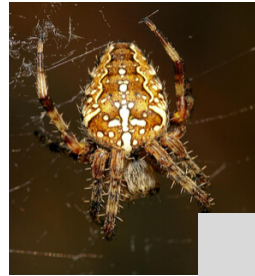

Window Wildlife Spotter

What's the weather like?

Where are you doing this survey?

City

Village

Rural

Town

Big garden

Small garden

Medium garden

Balcony

Window box

Looking out of a window

House sparrow © Stewart McDonald | Red squirrel © Andrew Walter | Wood pigeon © Ian Rose | Starling © Natasha Franklin | Long tailed tit © Neil Aldridge | Collared dove © John Bridges
Hedgehog © Tom Marshall | Garden spider © David Longshaw | Frog © Stu Bown | 7 spot ladybird © Vicky Nall | House fly © Jon Dunkelman | Blue tit © Andy Rouse/2020VISION
Tawny mining bee © Philip Precey | Fox © Luke Massey/2020VISION | Chaffinch © Amy Lewis | Blackbird © Neil Aldridge | Goldfinch © Amy Lewis | Red admiral butterfly © Guy Edwardes/2020VISION
Great tit © John Bridges | Orange tip butterfly © Les Binns | Magpie © Amy Lewis | Robin © Natasha Franklin | White-tailed bumblebee © Derek Moore | Large white butterfly © Megan Lowe