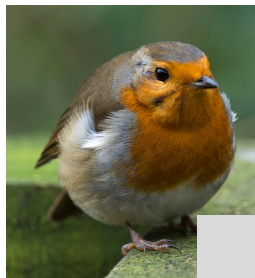

Window Wildlife Spotter

What's the weather like?

Where are you doing this survey?

City

Village

Rural

Town

Big garden

Small garden

Medium garden

Balcony

Window box

Looking out of a window

House sparrow © Stewart McDonald | Red squirrel © Andrew Walter | Wood pigeon © Ian Rose | Starling © Natasha Franklin | Long tailed tit © Neil Aldridge | Collared dove © John Bridges
Hedgehog © Tom Marshall | Garden spider © David Longshaw | Frog © Stu Bown | 7 spot ladybird © Vicky Nall | House fly © Jon Dunkelman | Blue tit © Andy Rouse/2020VISION
Tawny mining bee © Philip Precey | Fox © Luke Massey/2020VISION | Chaffinch © Amy Lewis | Blackbird © Neil Aldridge | Goldfinch © Amy Lewis | Red admiral butterfly © Guy Edwardes/2020VISION
Great tit © John Bridges | Orange tip butterfly © Les Binns | Magpie © Amy Lewis | Robin © Natasha Franklin | White-tailed bumblebee © Derek Moore | Large white butterfly © Megan Lowe