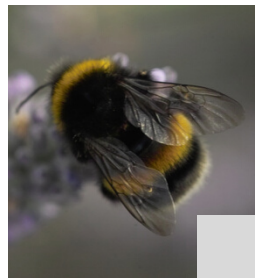

Window Wildlife Spotter

What's the weather like?

Where are you doing this survey?

City

Village

Rural

Town

Big garden

Small garden

Medium garden

Balcony

Window box

Looking out of a window

House sparrow © Stewart McDonald | Red squirrel © Andrew Walter | Wood pigeon © Ian Rose | Starling © Natasha Franklin | Long tailed tit © Neil Aldridge | Collared dove © John Bridges
Hedgehog © Tom Marshall | Garden spider © David Longshaw | Frog © Stu Bown | 7 spot ladybird © Vicky Nall | House fly © Jon Dunkelman | Blue tit © Andy Rouse/2020VISION
Tawny mining bee © Philip Precey | Fox © Luke Massey/2020VISION | Chaffinch © Amy Lewis | Blackbird © Neil Aldridge | Goldfinch © Amy Lewis | Red admiral butterfly © Guy Edwardes/2020VISION
Great tit © John Bridges | Orange tip butterfly © Les Binns | Magpie © Amy Lewis | Robin © Natasha Franklin | White-tailed bumblebee © Derek Moore | Large white butterfly © Megan Lowe