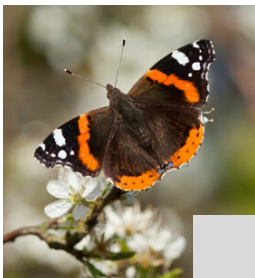

Window Wildlife Spotter

What's the weather like?

Where are you doing this survey?

City

Village

Rural

Town

Big garden

Small garden

Medium garden

Balcony

Window box

Looking out of a window

House sparrow © Stewart McDonald | Red squirrel © Andrew Walter | Wood pigeon © Ian Rose | Starling © Natasha Franklin | Long tailed tit © Neil Aldridge | Collared dove © John Bridges
Hedgehog © Tom Marshall | Garden spider © David Longshaw | Frog © Stu Bown | 7 spot ladybird © Vicky Nall | House fly © Jon Dunkelman | Blue tit © Andy Rouse/2020VISION
Tawny mining bee © Philip Precey | Fox © Luke Massey/2020VISION | Chaffinch © Amy Lewis | Blackbird © Neil Aldridge | Goldfinch © Amy Lewis | Red admiral butterfly © Guy Edwardes/2020VISION
Great tit © John Bridges | Orange tip butterfly © Les Binns | Magpie © Amy Lewis | Robin © Natasha Franklin | White-tailed bumblebee © Derek Moore | Large white butterfly © Megan Lowe