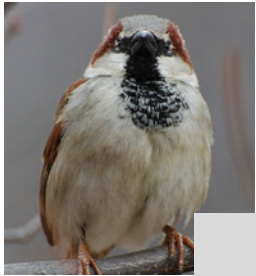

Window Wildlife Spotter

What's the weather like?

Where are you doing this survey?

City

Village

Rural

Town

Big garden

Small garden

Medium garden

Balcony

Window box

Looking out of a window

House sparrow © Stewart McDonald | Red squirrel © Andrew Walter | Wood pigeon © Ian Rose | Starling © Natasha Franklin | Long tailed tit © Neil Aldridge | Collared dove © John Bridges
Hedgehog © Tom Marshall | Garden spider © David Longshaw | Frog © Stu Bown | 7 spot ladybird © Vicky Nall | House fly © Jon Dunkelman | Blue tit © Andy Rouse/2020VISION
Tawny mining bee © Philip Precey | Fox © Luke Massey/2020VISION | Chaffinch © Amy Lewis | Blackbird © Neil Aldridge | Goldfinch © Amy Lewis | Red admiral butterfly © Guy Edwardes/2020VISION
Great tit © John Bridges | Orange tip butterfly © Les Binns | Magpie © Amy Lewis | Robin © Natasha Franklin | White-tailed bumblebee © Derek Moore | Large white butterfly © Megan Lowe