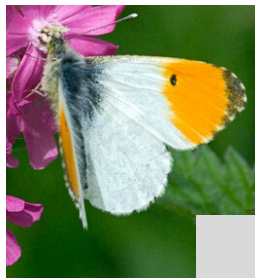

Window Wildlife Spotter

What's the weather like?

Where are you doing this survey?

City

Village

Rural

Town

Big garden

Small garden

Medium garden

Balcony

Window box

Looking out of a window

House sparrow © Stewart McDonald | Red squirrel © Andrew Walter | Wood pigeon © Ian Rose | Starling © Natasha Franklin | Long tailed tit © Neil Aldridge | Collared dove © John Bridges
Hedgehog © Tom Marshall | Garden spider © David Longshaw | Frog © Stu Bown | 7 spot ladybird © Vicky Nall | House fly © Jon Dunkelman | Blue tit © Andy Rouse/2020VISION
Tawny mining bee © Philip Precey | Fox © Luke Massey/2020VISION | Chaffinch © Amy Lewis | Blackbird © Neil Aldridge | Goldfinch © Amy Lewis | Red admiral butterfly © Guy Edwardes/2020VISION
Great tit © John Bridges | Orange tip butterfly © Les Binns | Magpie © Amy Lewis | Robin © Natasha Franklin | White-tailed bumblebee © Derek Moore | Large white butterfly © Megan Lowe