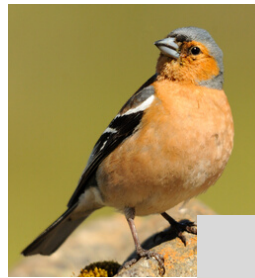

Window Wildlife Spotter

What's the weather like?

Where are you doing this survey?

City

Village

Rural

Town

Big garden

Small garden

Medium garden

Balcony

Window box

Looking out of a window

House sparrow © Stewart McDonald | Red squirrel © Andrew Walter | Wood pigeon © Ian Rose | Starling © Natasha Franklin | Long tailed tit © Neil Aldridge | Collared dove © John Bridges
Hedgehog © Tom Marshall | Garden spider © David Longshaw | Frog © Stu Bown | 7 spot ladybird © Vicky Nall | House fly © Jon Dunkelman | Blue tit © Andy Rouse/2020VISION
Tawny mining bee © Philip Precey | Fox © Luke Massey/2020VISION | Chaffinch © Amy Lewis | Blackbird © Neil Aldridge | Goldfinch © Amy Lewis | Red admiral butterfly © Guy Edwardes/2020VISION
Great tit © John Bridges | Orange tip butterfly © Les Binns | Magpie © Amy Lewis | Robin © Natasha Franklin | White-tailed bumblebee © Derek Moore | Large white butterfly © Megan Lowe