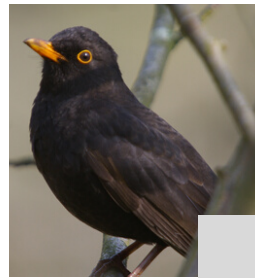

Window Wildlife Spotter

What's the weather like?

Where are you doing this survey?

City

Village

Rural

Town

Big garden

Small garden

Medium garden

Balcony

Window box

Looking out of a window

House sparrow © Stewart McDonald | Red squirrel © Andrew Walter | Wood pigeon © Ian Rose | Starling © Natasha Franklin | Long tailed tit © Neil Aldridge | Collared dove © John Bridges
Hedgehog © Tom Marshall | Garden spider © David Longshaw | Frog © Stu Bown | 7 spot ladybird © Vicky Nall | House fly © Jon Dunkelman | Blue tit © Andy Rouse/2020VISION
Tawny mining bee © Philip Precey | Fox © Luke Massey/2020VISION | Chaffinch © Amy Lewis | Blackbird © Neil Aldridge | Goldfinch © Amy Lewis | Red admiral butterfly © Guy Edwardes/2020VISION
Great tit © John Bridges | Orange tip butterfly © Les Binns | Magpie © Amy Lewis | Robin © Natasha Franklin | White-tailed bumblebee © Derek Moore | Large white butterfly © Megan Lowe