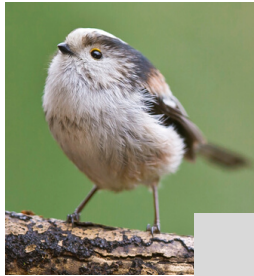

Window Wildlife Spotter

What's the weather like?

Where are you doing this survey?

City

Village

Rural

Town

Big garden

Small garden

Medium garden

Balcony

Window box

Looking out of a window

House sparrow © Stewart McDonald | Red squirrel © Andrew Walter | Wood pigeon © Ian Rose | Starling © Natasha Franklin | Long tailed tit © Neil Aldridge | Collared dove © John Bridges
Hedgehog © Tom Marshall | Garden spider © David Longshaw | Frog © Stu Bown | 7 spot ladybird © Vicky Nall | House fly © Jon Dunkelman | Blue tit © Andy Rouse/2020VISION
Tawny mining bee © Philip Precey | Fox © Luke Massey/2020VISION | Chaffinch © Amy Lewis | Blackbird © Neil Aldridge | Goldfinch © Amy Lewis | Red admiral butterfly © Guy Edwardes/2020VISION
Great tit © John Bridges | Orange tip butterfly © Les Binns | Magpie © Amy Lewis | Robin © Natasha Franklin | White-tailed bumblebee © Derek Moore | Large white butterfly © Megan Lowe