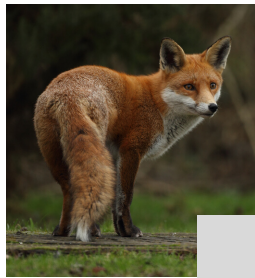

Window Wildlife Spotter

What's the weather like?

Where are you doing this survey?

City

Village

Rural

Town

Big garden

Small garden

Medium garden

Balcony

Window box

Looking out of a window

House sparrow © Stewart McDonald | Red squirrel © Andrew Walter | Wood pigeon © Ian Rose | Starling © Natasha Franklin | Long tailed tit © Neil Aldridge | Collared dove © John Bridges
Hedgehog © Tom Marshall | Garden spider © David Longshaw | Frog © Stu Bown | 7 spot ladybird © Vicky Nall | House fly © Jon Dunkelman | Blue tit © Andy Rouse/2020VISION
Tawny mining bee © Philip Precey | Fox © Luke Massey/2020VISION | Chaffinch © Amy Lewis | Blackbird © Neil Aldridge | Goldfinch © Amy Lewis | Red admiral butterfly © Guy Edwardes/2020VISION
Great tit © John Bridges | Orange tip butterfly © Les Binns | Magpie © Amy Lewis | Robin © Natasha Franklin | White-tailed bumblebee © Derek Moore | Large white butterfly © Megan Lowe